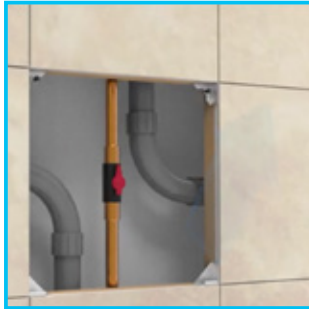

Tile Kit

TL-KT

The revolutionary new kit for a single tile, solves the problem of access through grouted tiles, without detracting from the finish of the tiled area.

Blending seamlessly into the tile surfaces, providing an opening to concealed building & plumbing services.

The popularity for expansive tiled areas in modern bathrooms, kitchens and utility rooms has grown and we offer the perfect kit solution for single tiles.

The TL-KT Access Panel Kit is easy to fit by following the instructions or video (see website). The door operates on slotted hinges and twin touch latches. The door is fully removable for a larger clear access to services.

- Matching finish, concealed panel
- Uses tile to create the hidden door
- Twin magnetic sprung touch release
- Suit for all size doors from 130mm up to 600mm
- Maximum tile weight of 4.5kg
- Cost effective solution for access
- GB1712149.2 patent number
- Bottom hinge side only