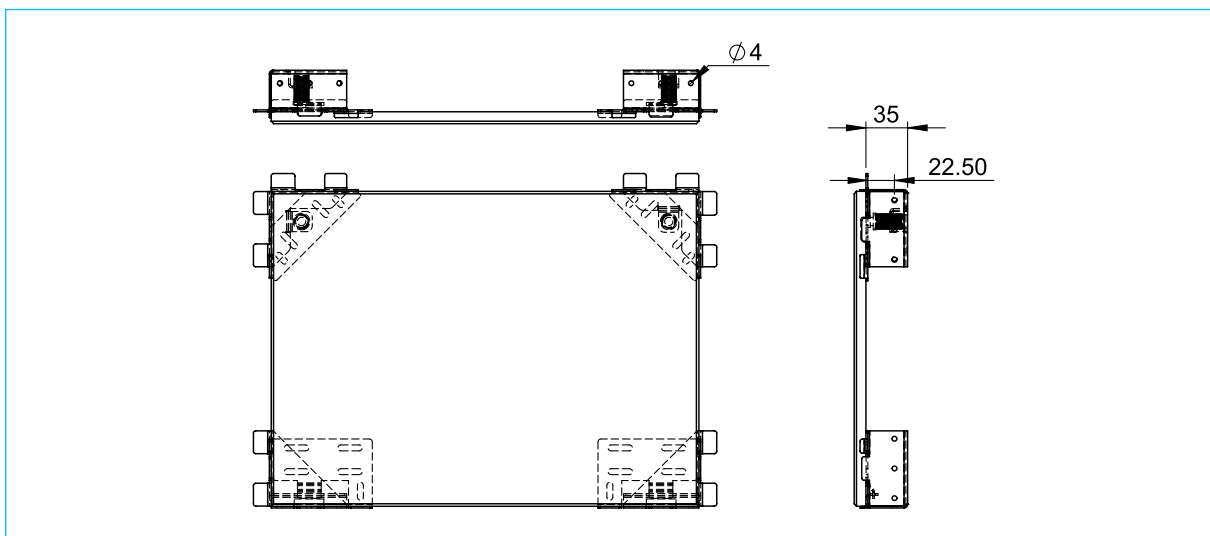

Tile Kit

TL-KT

The revolutionary new kit for a single tile, solves the problem of access through grouted tiles, without detracting from the finish of the tiled area.

Blending seamlessly into the tile surfaces, providing an opening to concealed building & plumbing services.

The popularity for expansive tiled areas in modern bathrooms, kitchens and utility rooms has grown and we offer the perfect kit solution for single tiles.

The TL-KT Access Panel Kit is easy to fit by following the instructions or video (see website). The door operates on slotted hinges and twin touch latches. The door is fully removable for a larger clear access to services.

- Matching finish, concealed panel
- Uses tile to create the hidden door
- Twin magnetic sprung touch release
- Suit for all size doors from 130mm up to 600mm
- Maximum tile weight of 4.5kg
- Cost effective solution for access
- GB1712149.2 patent number
- Bottom hinge side only