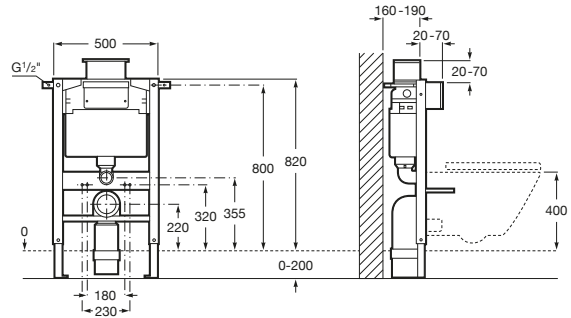

IN-WALL

Duplo WC L with AG valve (under window) 820mm high concealed cistern and frame for wall-hung WCs

TECHNICAL DRAWINGS

FEATURES

Dynamic pressure range: 0,1 - 10 Bar

Elbow connection: DN100 (110 mm), DN90 (90 mm)

Flushing type preset: Dual flush 3/6 litres

Minimum fixation depth (mm): 180

Operating panel position: Frontal, Top

Publication Status

Suitable for: Wall-hung WC

Tank depth (mm): 130

Water inlet position: Lateral

Flushing type

Flushing type: Dual flush 4.5/3 litres

Flushing type

Flushing type: Dual flush 6/3 litres

COMPATIBLE WITH

PLS DUAL - Dual flush operating plate for concealed cistern

89009900.

PL4 DUAL - Dual flush operating plate for concealed cistern

89009500.

PL10 DUAL - Dual flush operating plate for concealed cistern with matt finishes

89008920.

PL10 DUAL - Dual flush operating plate for concealed cistern

89008900.

PL7 DUAL - Dual flush operating plate for concealed cistern