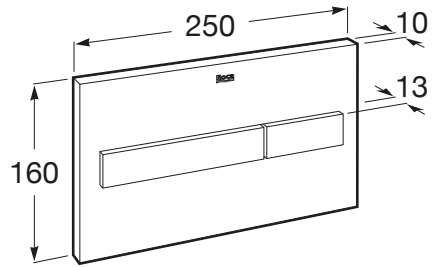

IN-WALL

PL7 DUAL - Dual flush operating plate for concealed cistern

DIMENSIONS

Length 250 mm
Height 160 mm

COLOURS AND FINISHES

9 White with glass

TECHNICAL DRAWINGS

FEATURES

Number of buttons: 2

Publication Status

Recommended for public spaces

COMPATIBLE WITH

BASIC TANK LH with AG valve (under window) concealed cistern for back-to-wall WCs

8901212A1

Duplo WC L with AG valve (under window) 820mm high concealed cistern and frame for wall-hung WCs