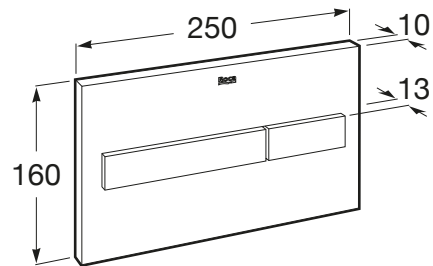

IN-WALL

PL7 DUAL - Dual flush operating plate for concealed cistern

DIMENSIONS

Length	250 mm
Height	160 mm

COLOURS AND FINISHES

7 Matt White

TECHNICAL DRAWINGS

FEATURES

Number of buttons: 2

Publication Status

Recommended for public spaces

COMPATIBLE WITH

BASIC TANK LH with AG valve (under window) concealed cistern for back-to-wall WCs

8901212A1

BASIC TANK L with AG valve (under window) 820mm high concealed cistern for back-to-wall WCs

8901212A0

Duplo WC L with AG valve (under window) 820mm high concealed cistern and frame for wall-hung WCs

890121010

DUPLO WC SMART with AG valve

890090800

BASIC CISTERN - Concealed cistern without frame for WC